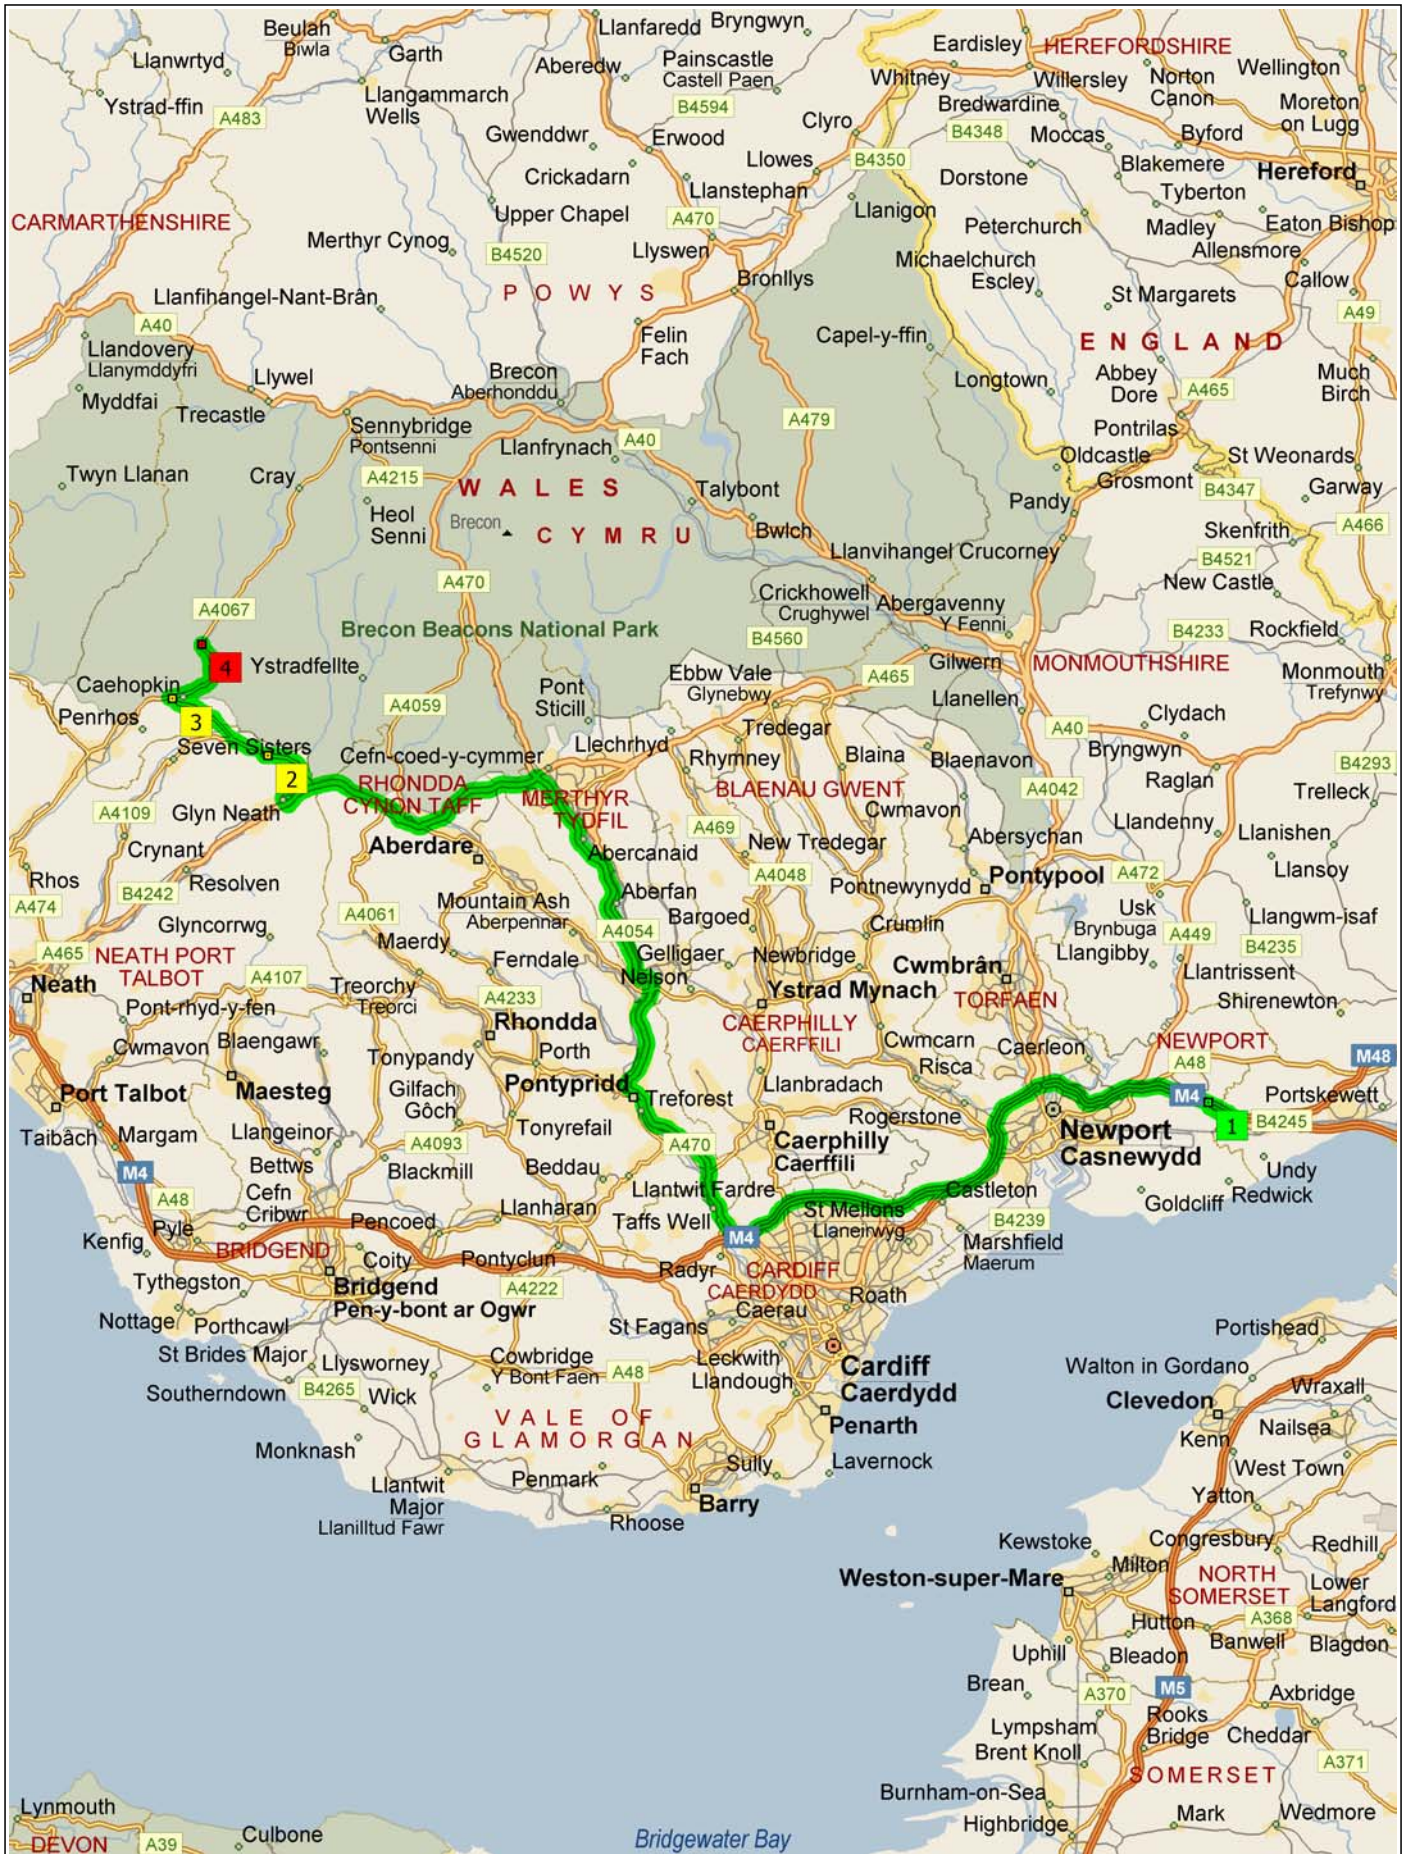

M4 to SA9 1GL

62.8 miles; 1 hour, 3 minutes

09:00	0.0 mi	1 Depart M4 on Local road(s) (South) for 120 yds
09:00	0.1 mi	Turn LEFT (South-East) onto B4245 [Magor Road] for 1.0 mi
09:01	1.0 mi	Bear RIGHT (South-East) onto B4245 [Newport Road] for 153 yds
09:01	1.1 mi	Turn LEFT (East) onto Local road(s) for 142 yds
09:02	1.2 mi	Bear LEFT (North) onto Local road(s) for 120 yds
09:02	1.3 mi	At roundabout, take the FIRST exit onto Ramp for 0.3 mi towards M4 / Cardiff / Newport
09:02	1.6 mi	Merge onto M4 for 20.0 mi
09:19	21.5 mi	At exit 32, keep RIGHT onto Ramp for 0.4 mi towards A470 / Cardiff (N) / Caerdydd (G) / Merthyr Tydfil
09:20	21.9 mi	At roundabout, take the FIFTH exit onto Ramp for 0.8 mi towards A470 / Merthyr Tydfil
09:22	22.7 mi	Merge onto A470 for 19.9 mi
09:39	42.6 mi	At roundabout, take the FIRST exit onto A465 [Heads of the Valleys Road] for 4.6 mi
09:44	47.2 mi	At roundabout, take the SECOND exit onto A465 for 5.3 mi
09:49	52.5 mi	Take Ramp (LEFT) onto Local road(s) for 0.4 mi
09:49	52.9 mi	Turn RIGHT (North) onto A4109 [B4242] for 10 yds
09:49	52.9 mi	Turn LEFT (North-West) onto A4109 [Heol-Y-Glyn] for 2.8 mi
09:53	55.7 mi	2 At A4109, stay on A4109 [Inter Valley Road] (West) for 1.4 mi
09:55	57.1 mi	Road name changes to A4221 for 2.6 mi
09:57	59.7 mi	3 At A4221, stay on A4221 (West) for 0.1 mi
09:57	59.8 mi	Turn RIGHT (East) onto A4067 for 3.0 mi
10:03	62.8 mi	4 Arrive SA9 1GL